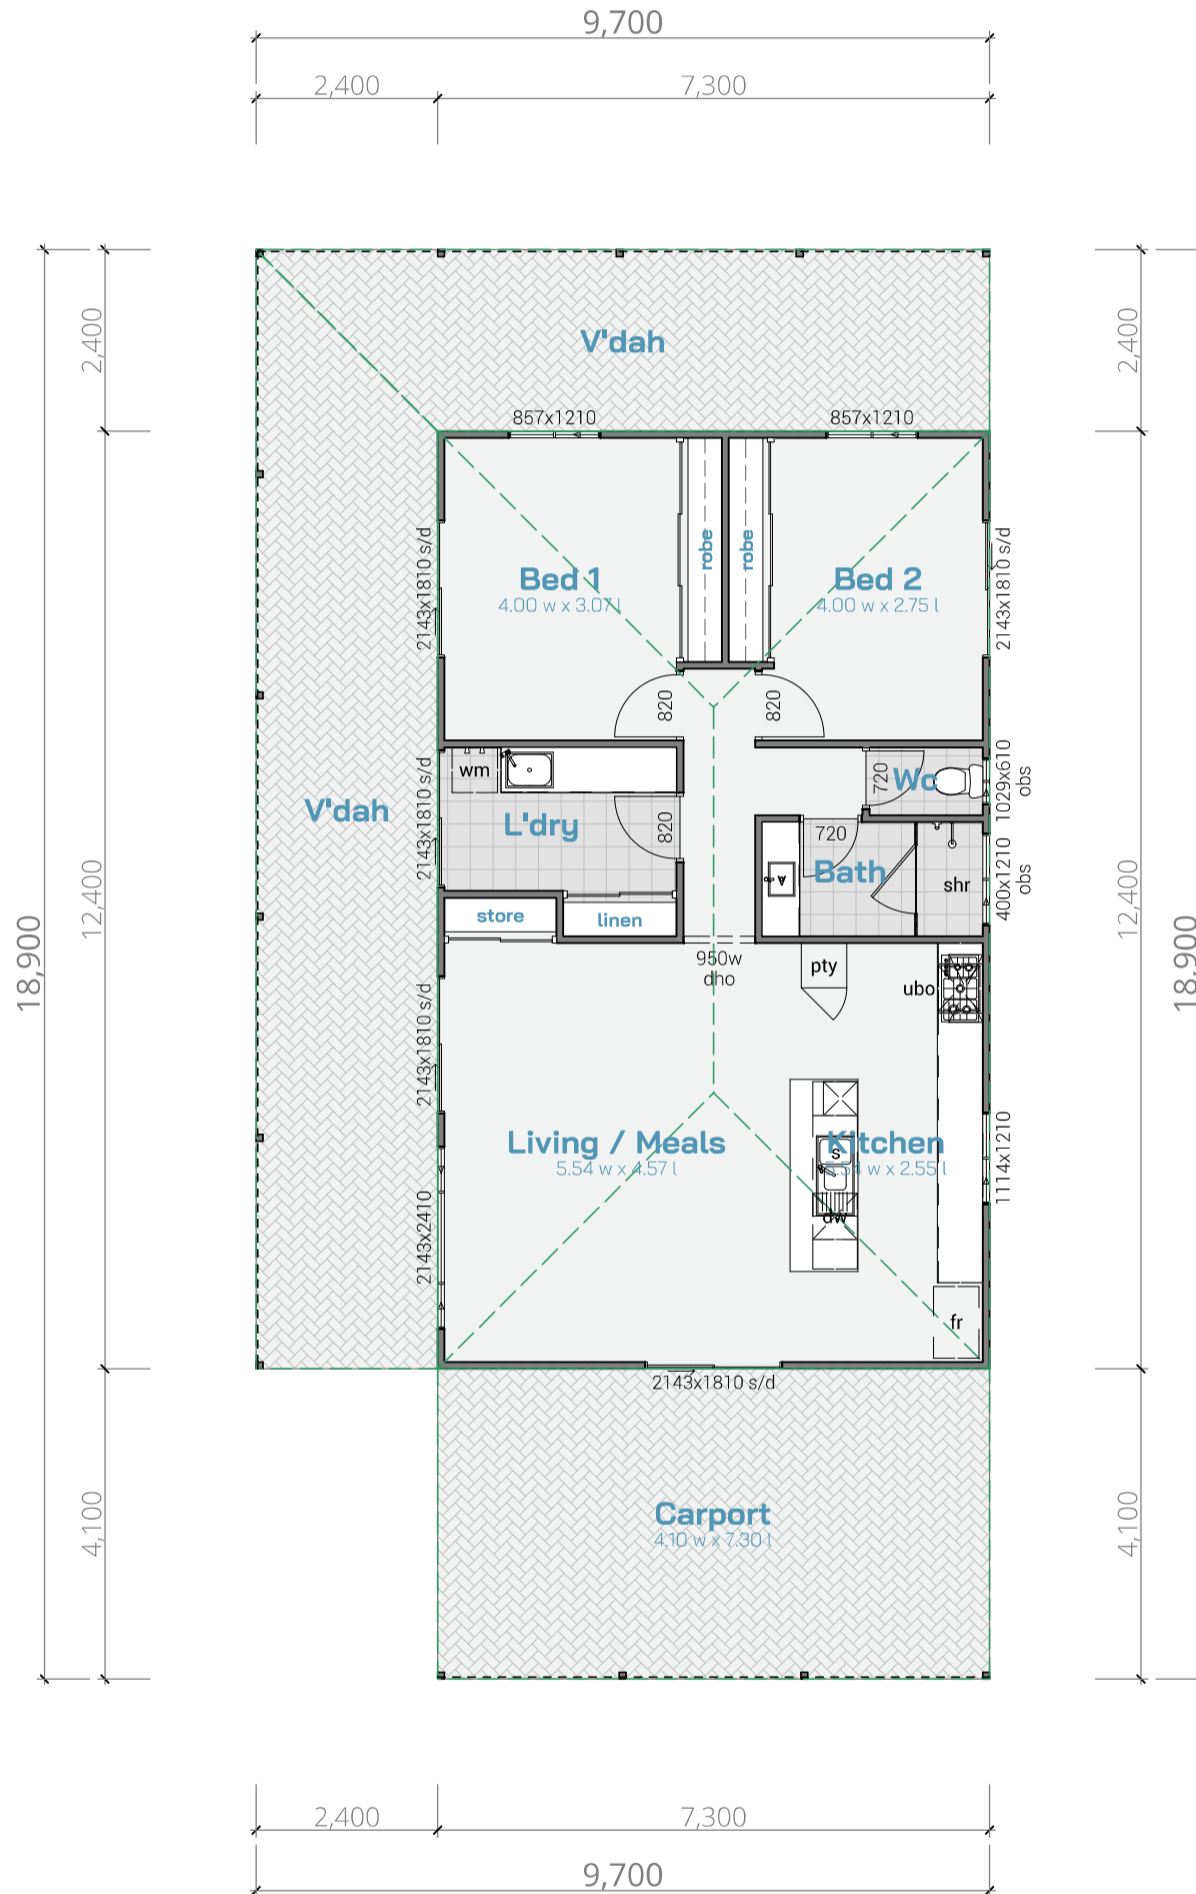

The Chittering

The Chittering Design Notes

Ceiling Height	2.7m
Floor area	90.52
V'dah area	53.04
Carport area	29.93
Total area	173.49 m²