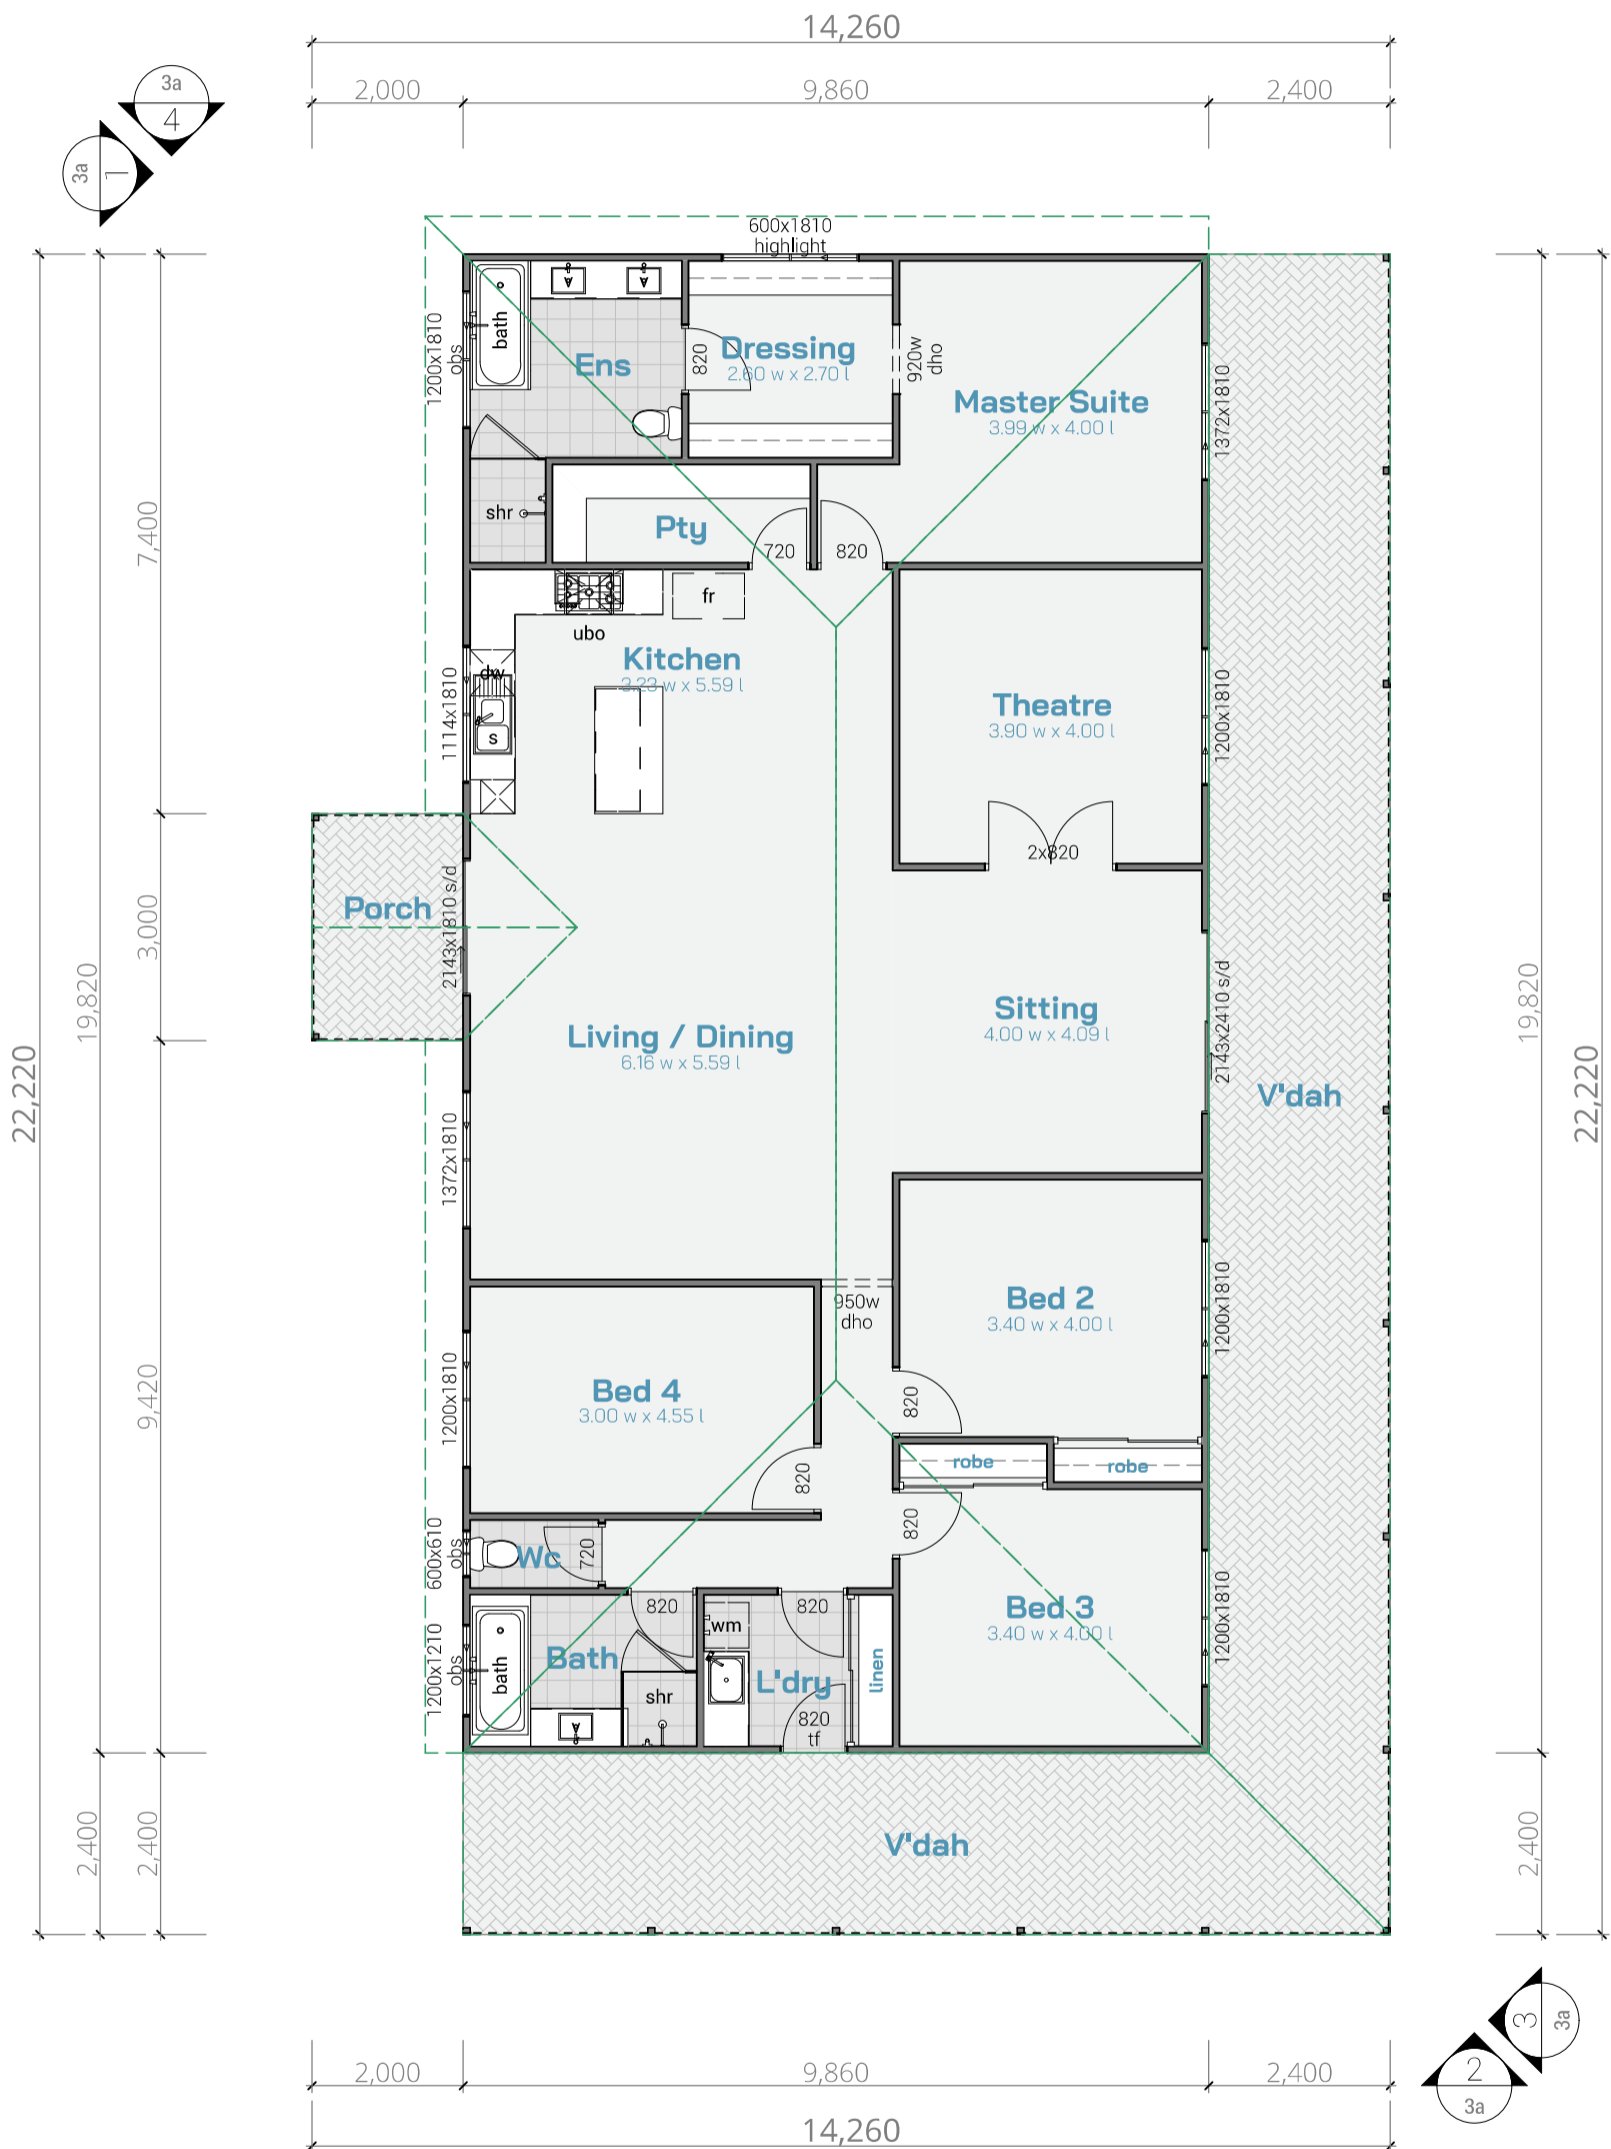

# The Avon

4 2

## The Avon Design Notes

Ceiling Height	2.7m
Floor area	195.41
V'dah area	76.99
Porch area	6.00
<b>Total area</b>	<b>278.40 m<sup>2</sup></b>