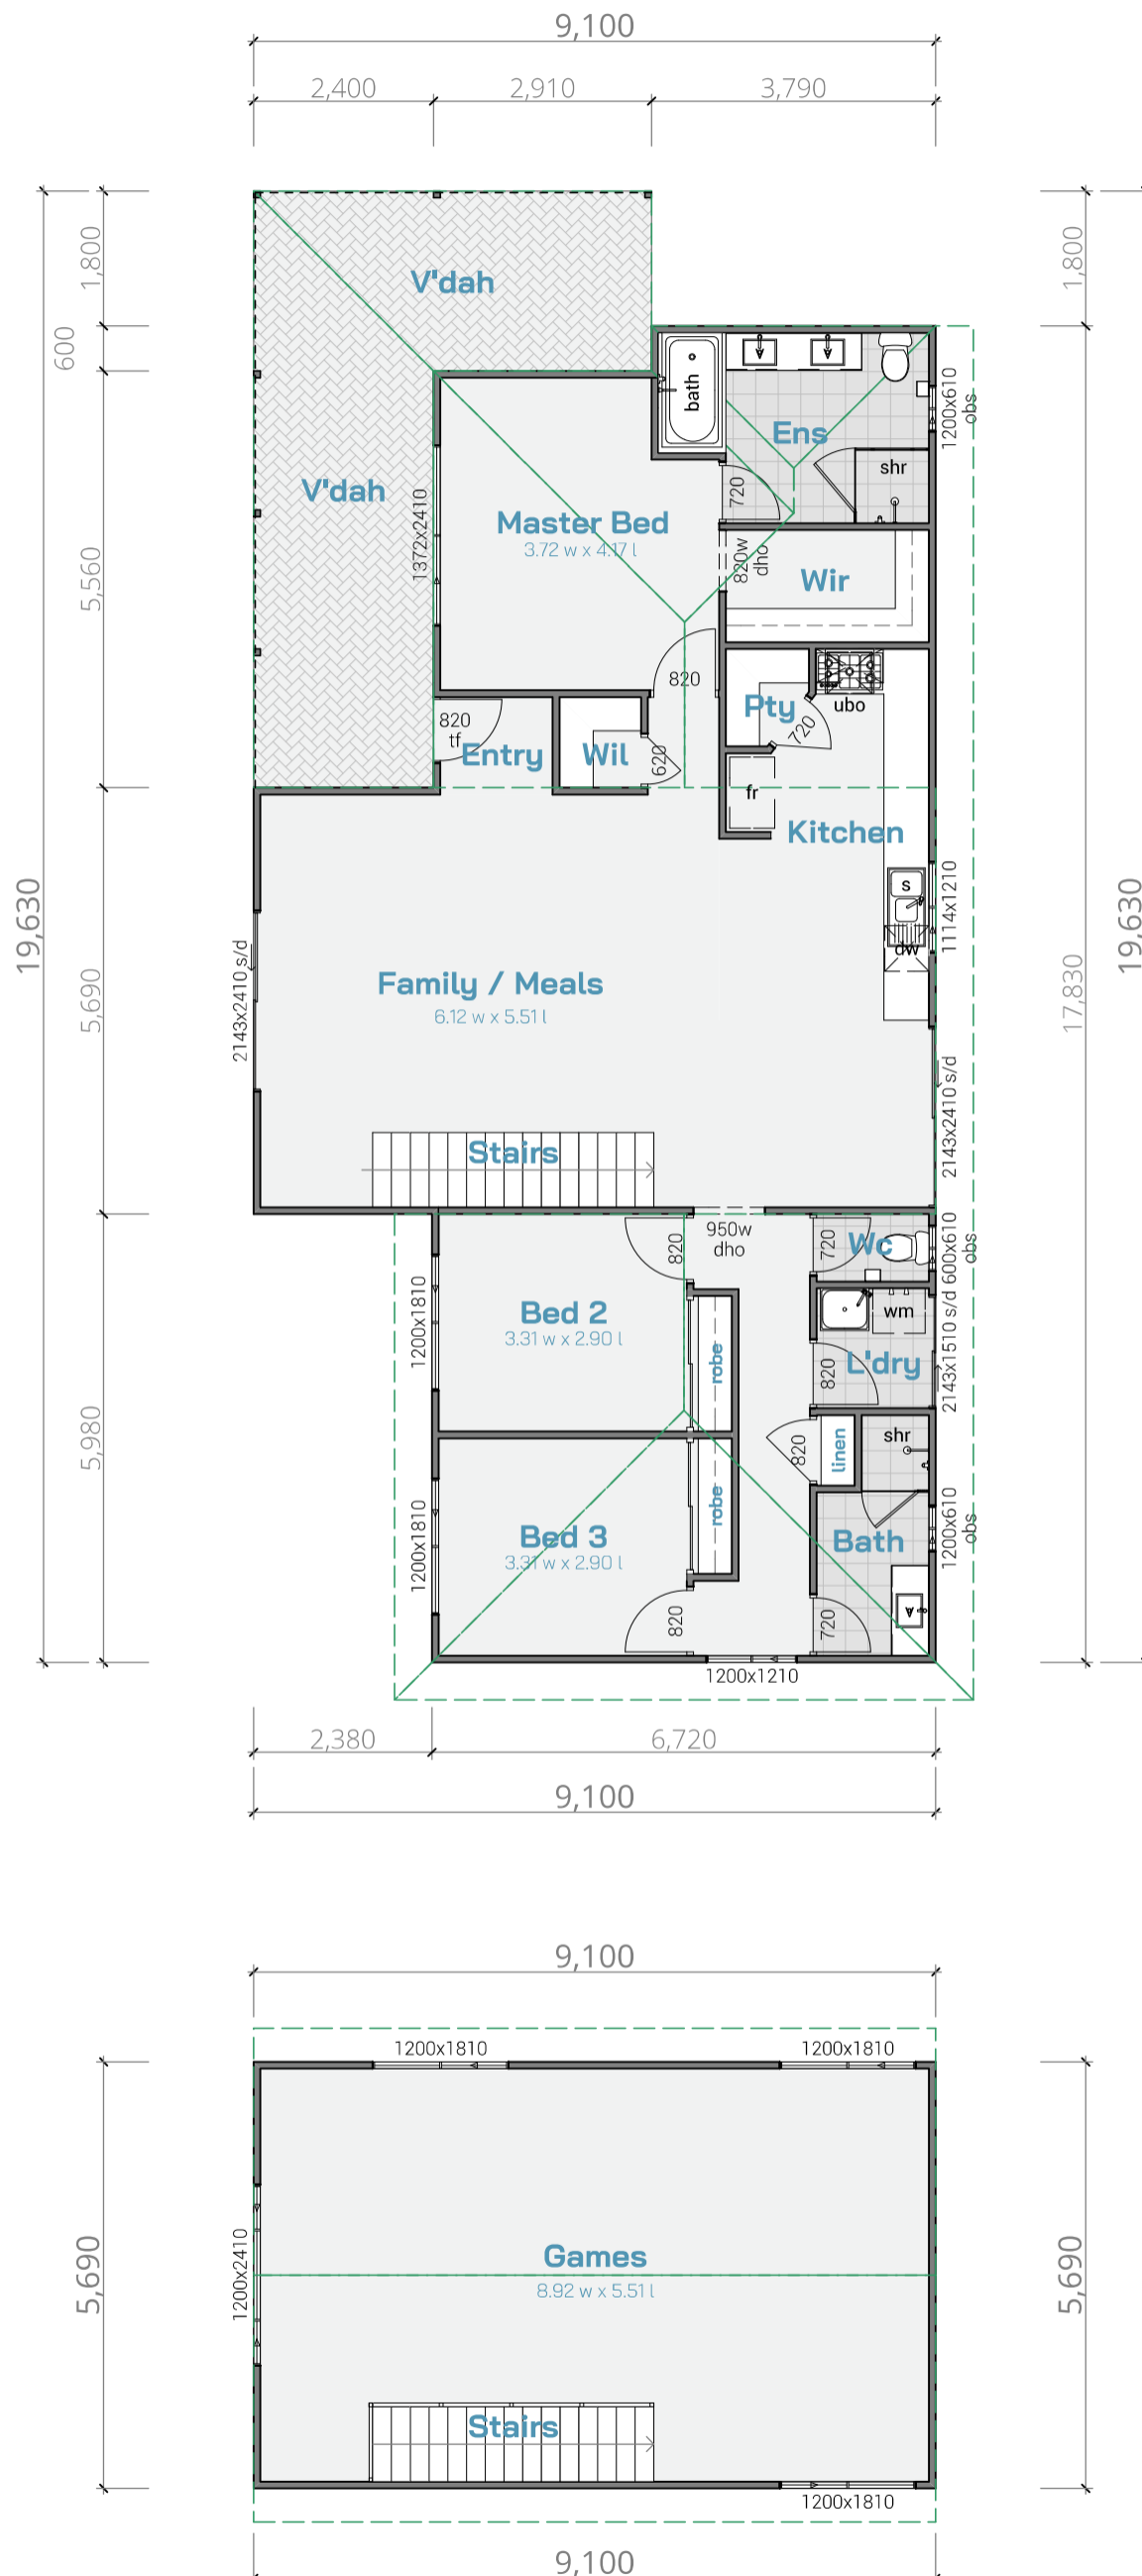

The Leichhardt

3 2

The Leichhardt Design Notes

Ceiling Height	2.7m
Upper Floor area	51.78
Ground Floor area	131.50
V'dah area	26.09
Total area	157.59 m²