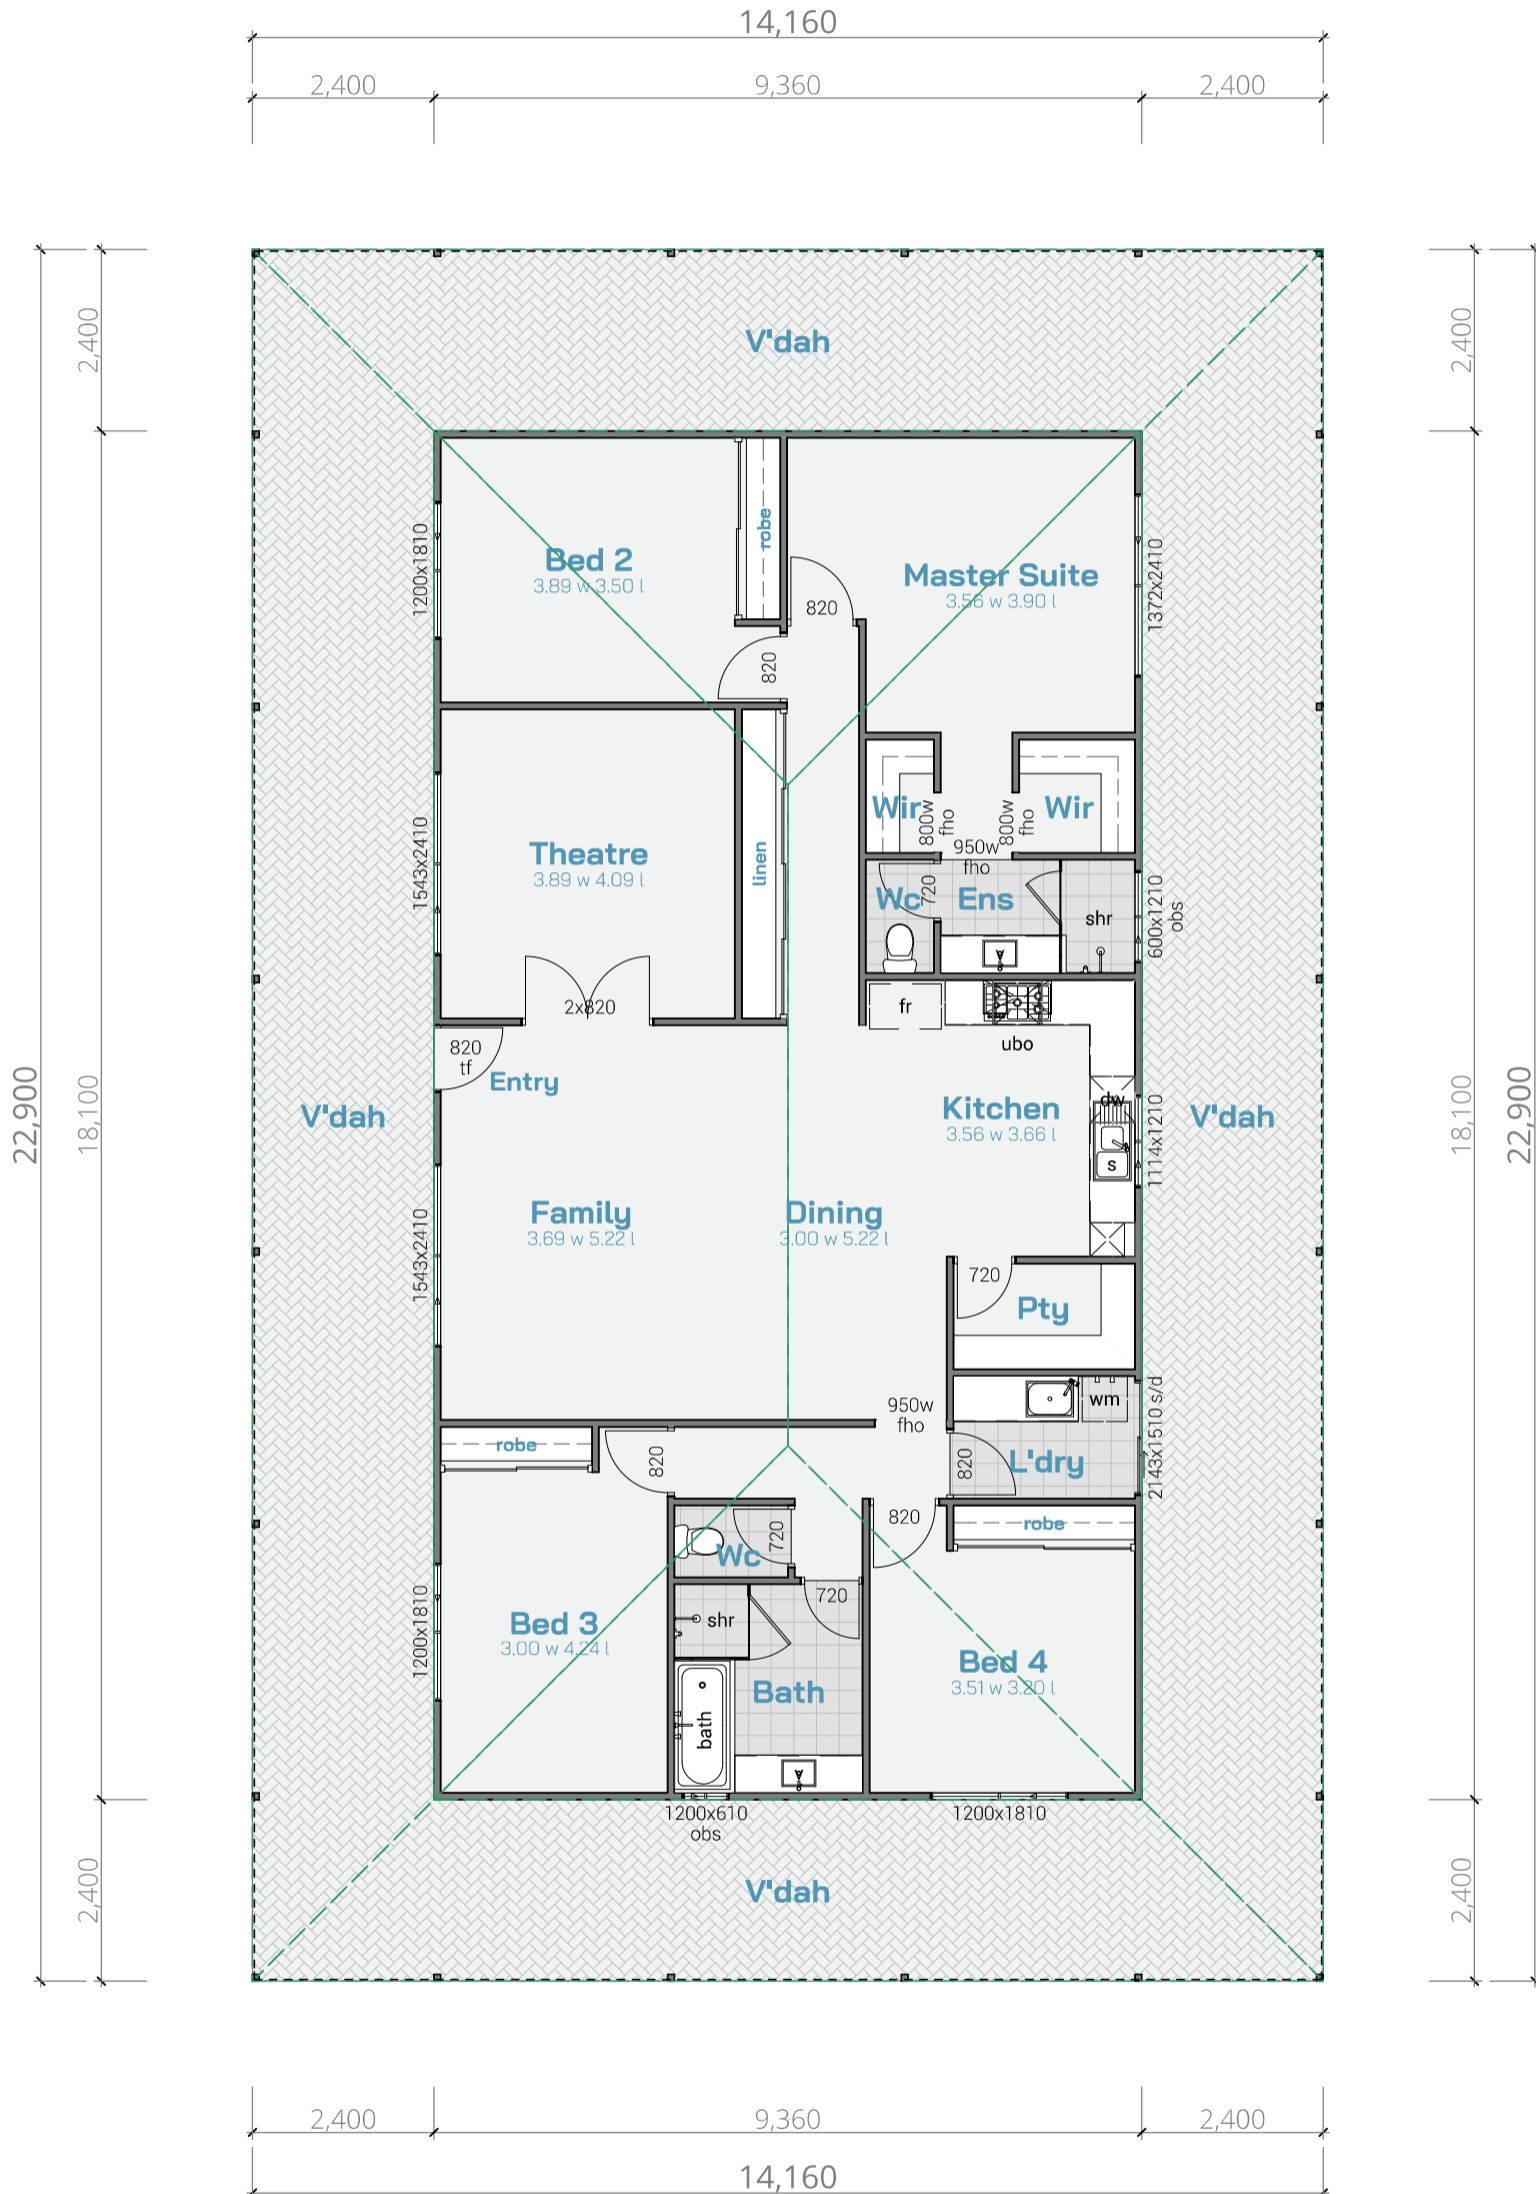

The Flinders

4 2

The Flinders Design Notes

Ceiling Height	2.7m
Floor area	169.42
V'dah area	154.85
Total area	324.27 m²

PLANS DRAWN ON BEHALF OF KITCO BY

DOMESTIC DRAFTING SERVICE
 25a Dorothy St Gosnells 6110 | T: 08 9398 2139