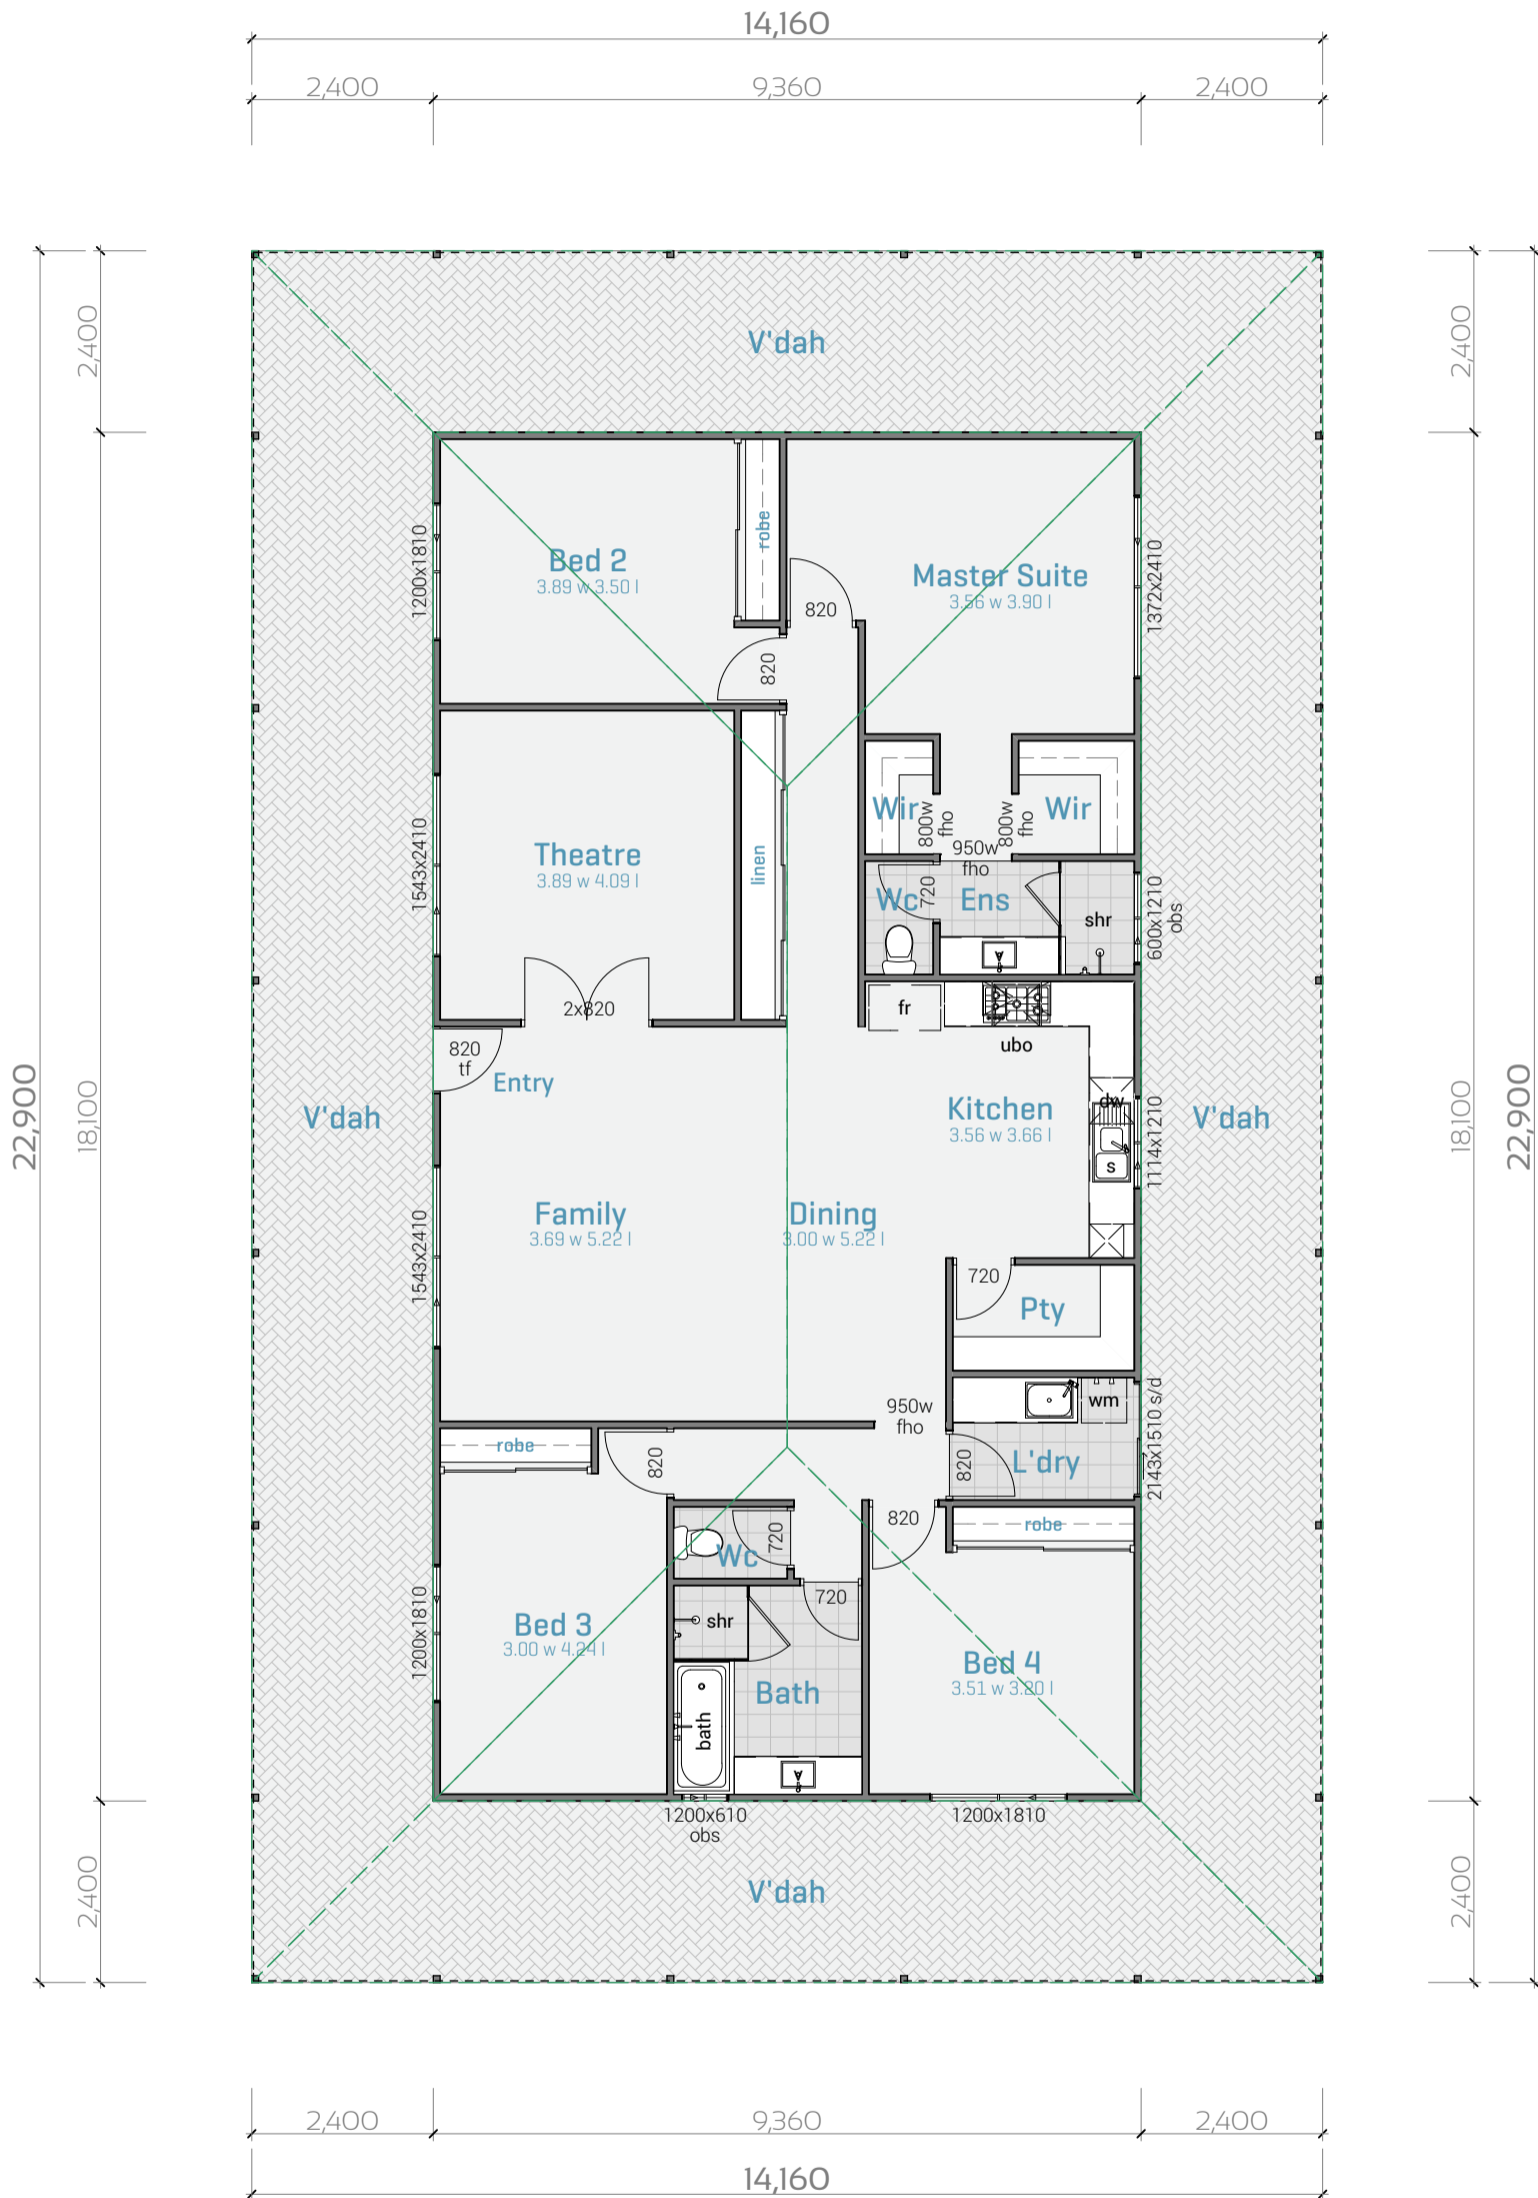

The Flinders

4 2

The Flinders Design Notes

Ceiling Height	2.7m
Floor area	169.42
V'dah area	154.85
Total area	324.27 m²

PLANS DRAWN ON BEHALF OF KITCO BY

DOMESTIC DRAFTING SERVICE
 25a Dorothy St Gosnells 6110 | T: 08 9398 2139