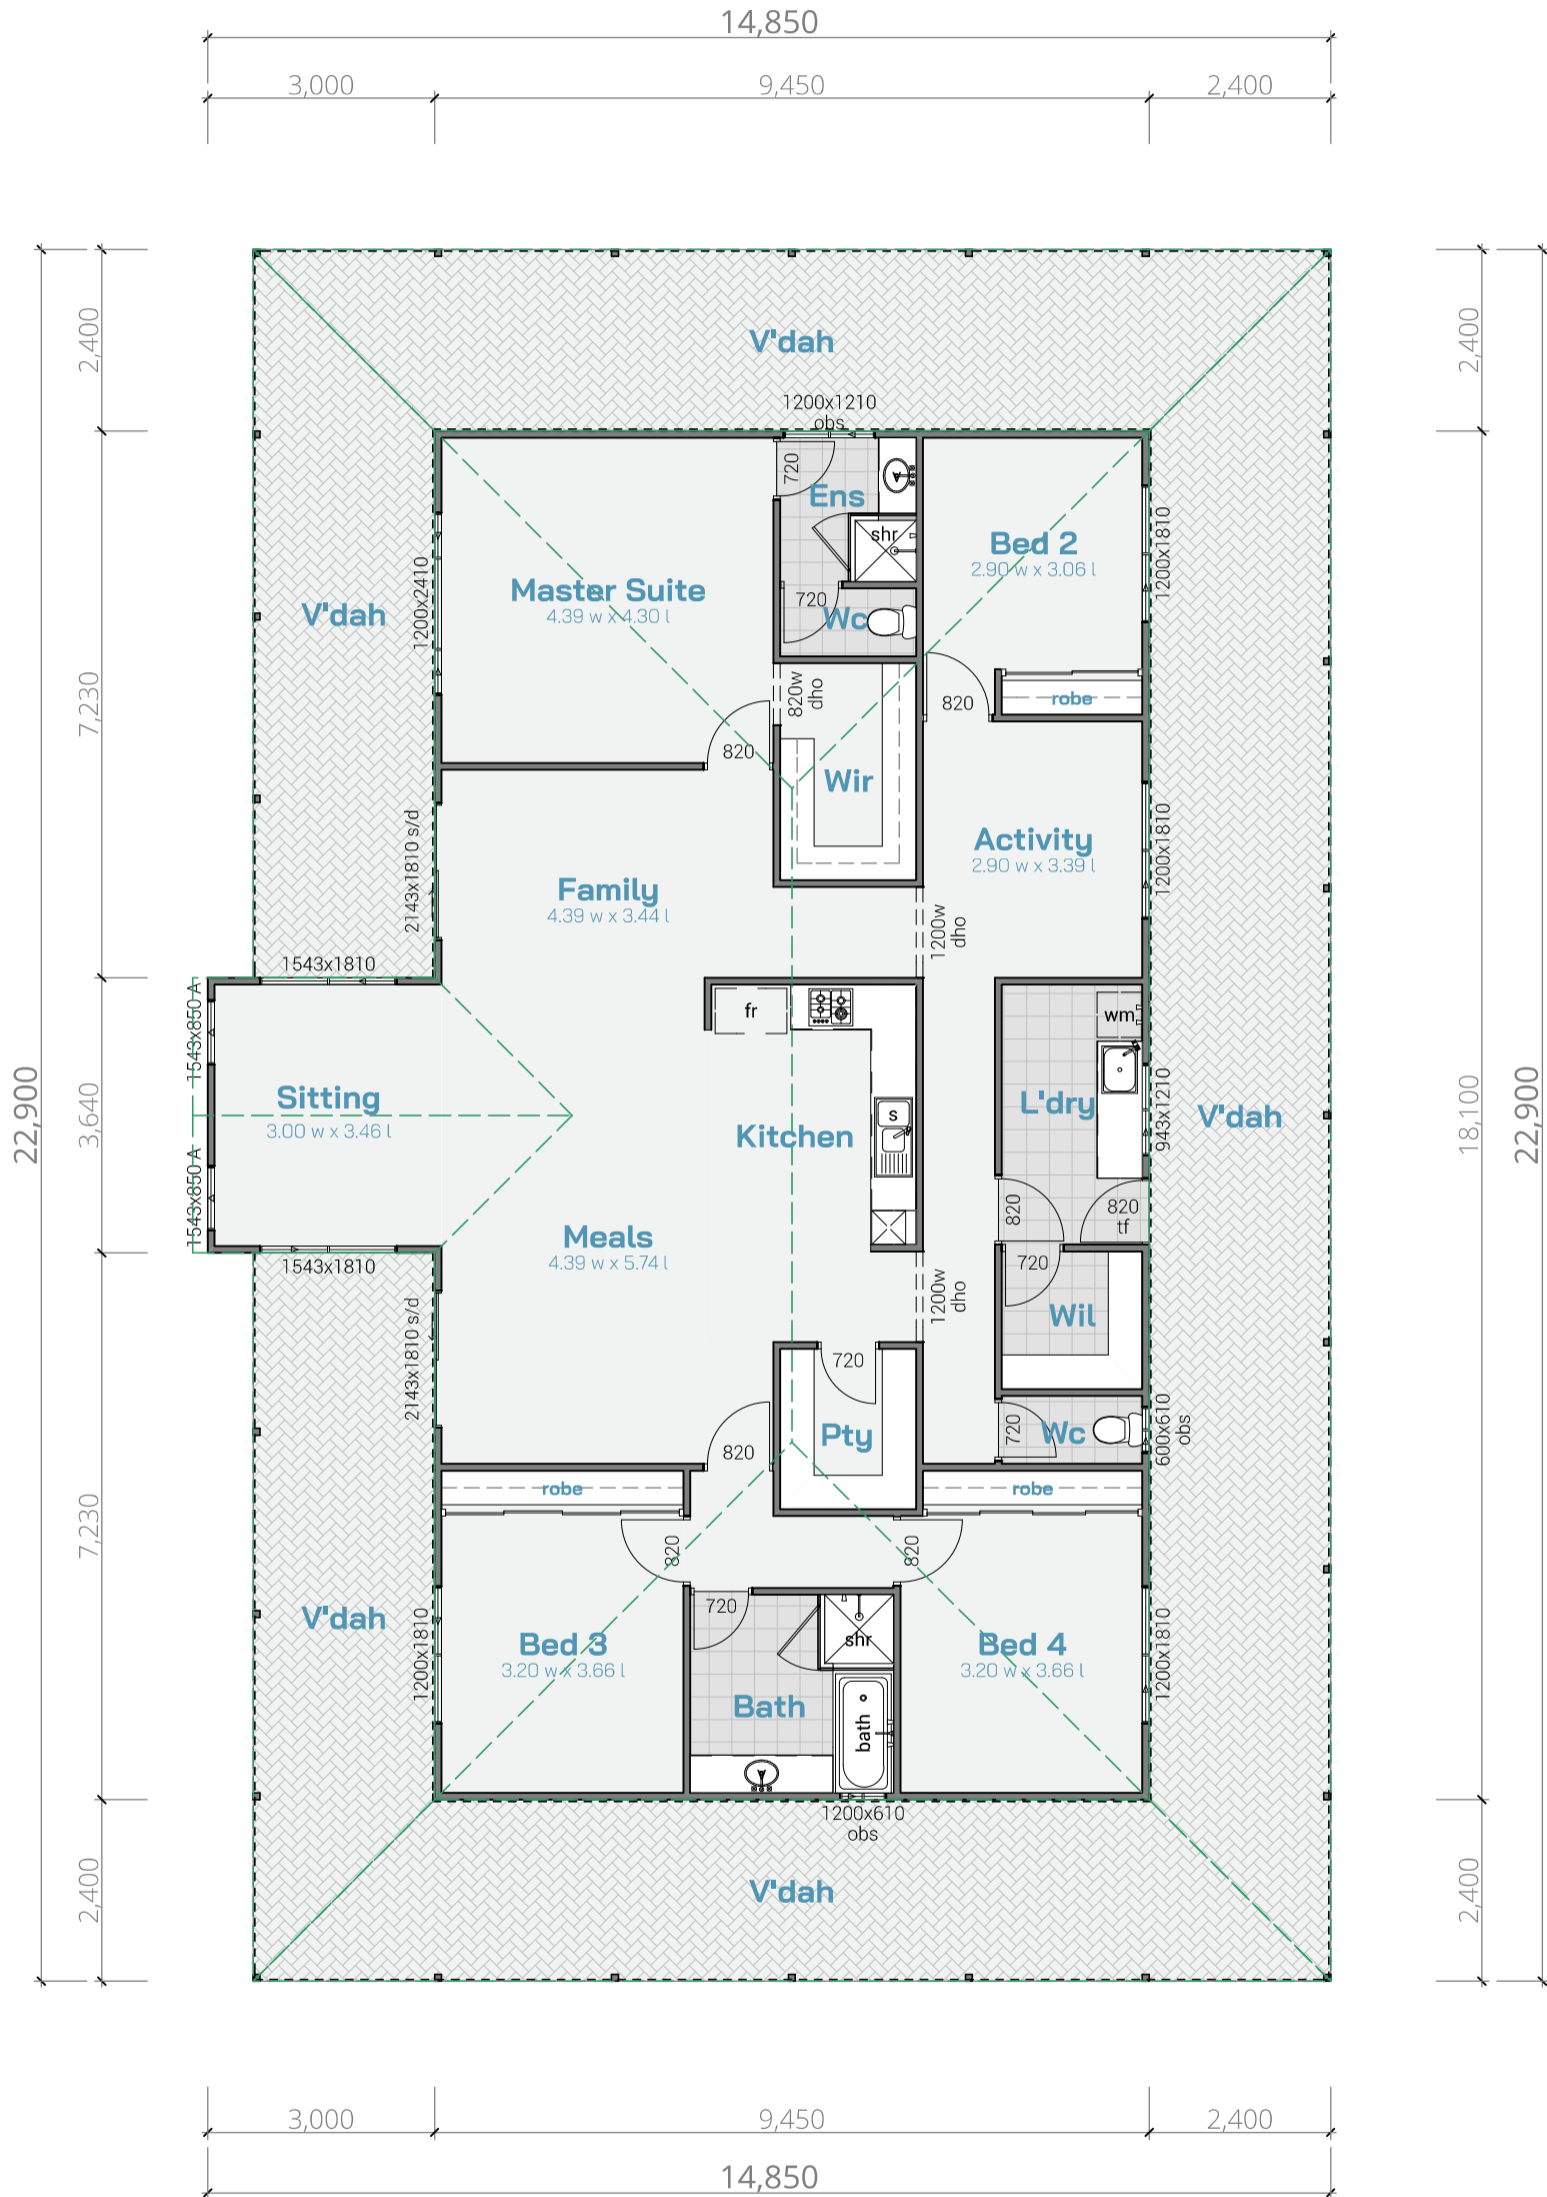

The Endeavour

4 2

The Endeavour Design Notes

Ceiling Height	2.7m
Floor area	181.97
V'dah area	146.54
Total area	328.51 m²