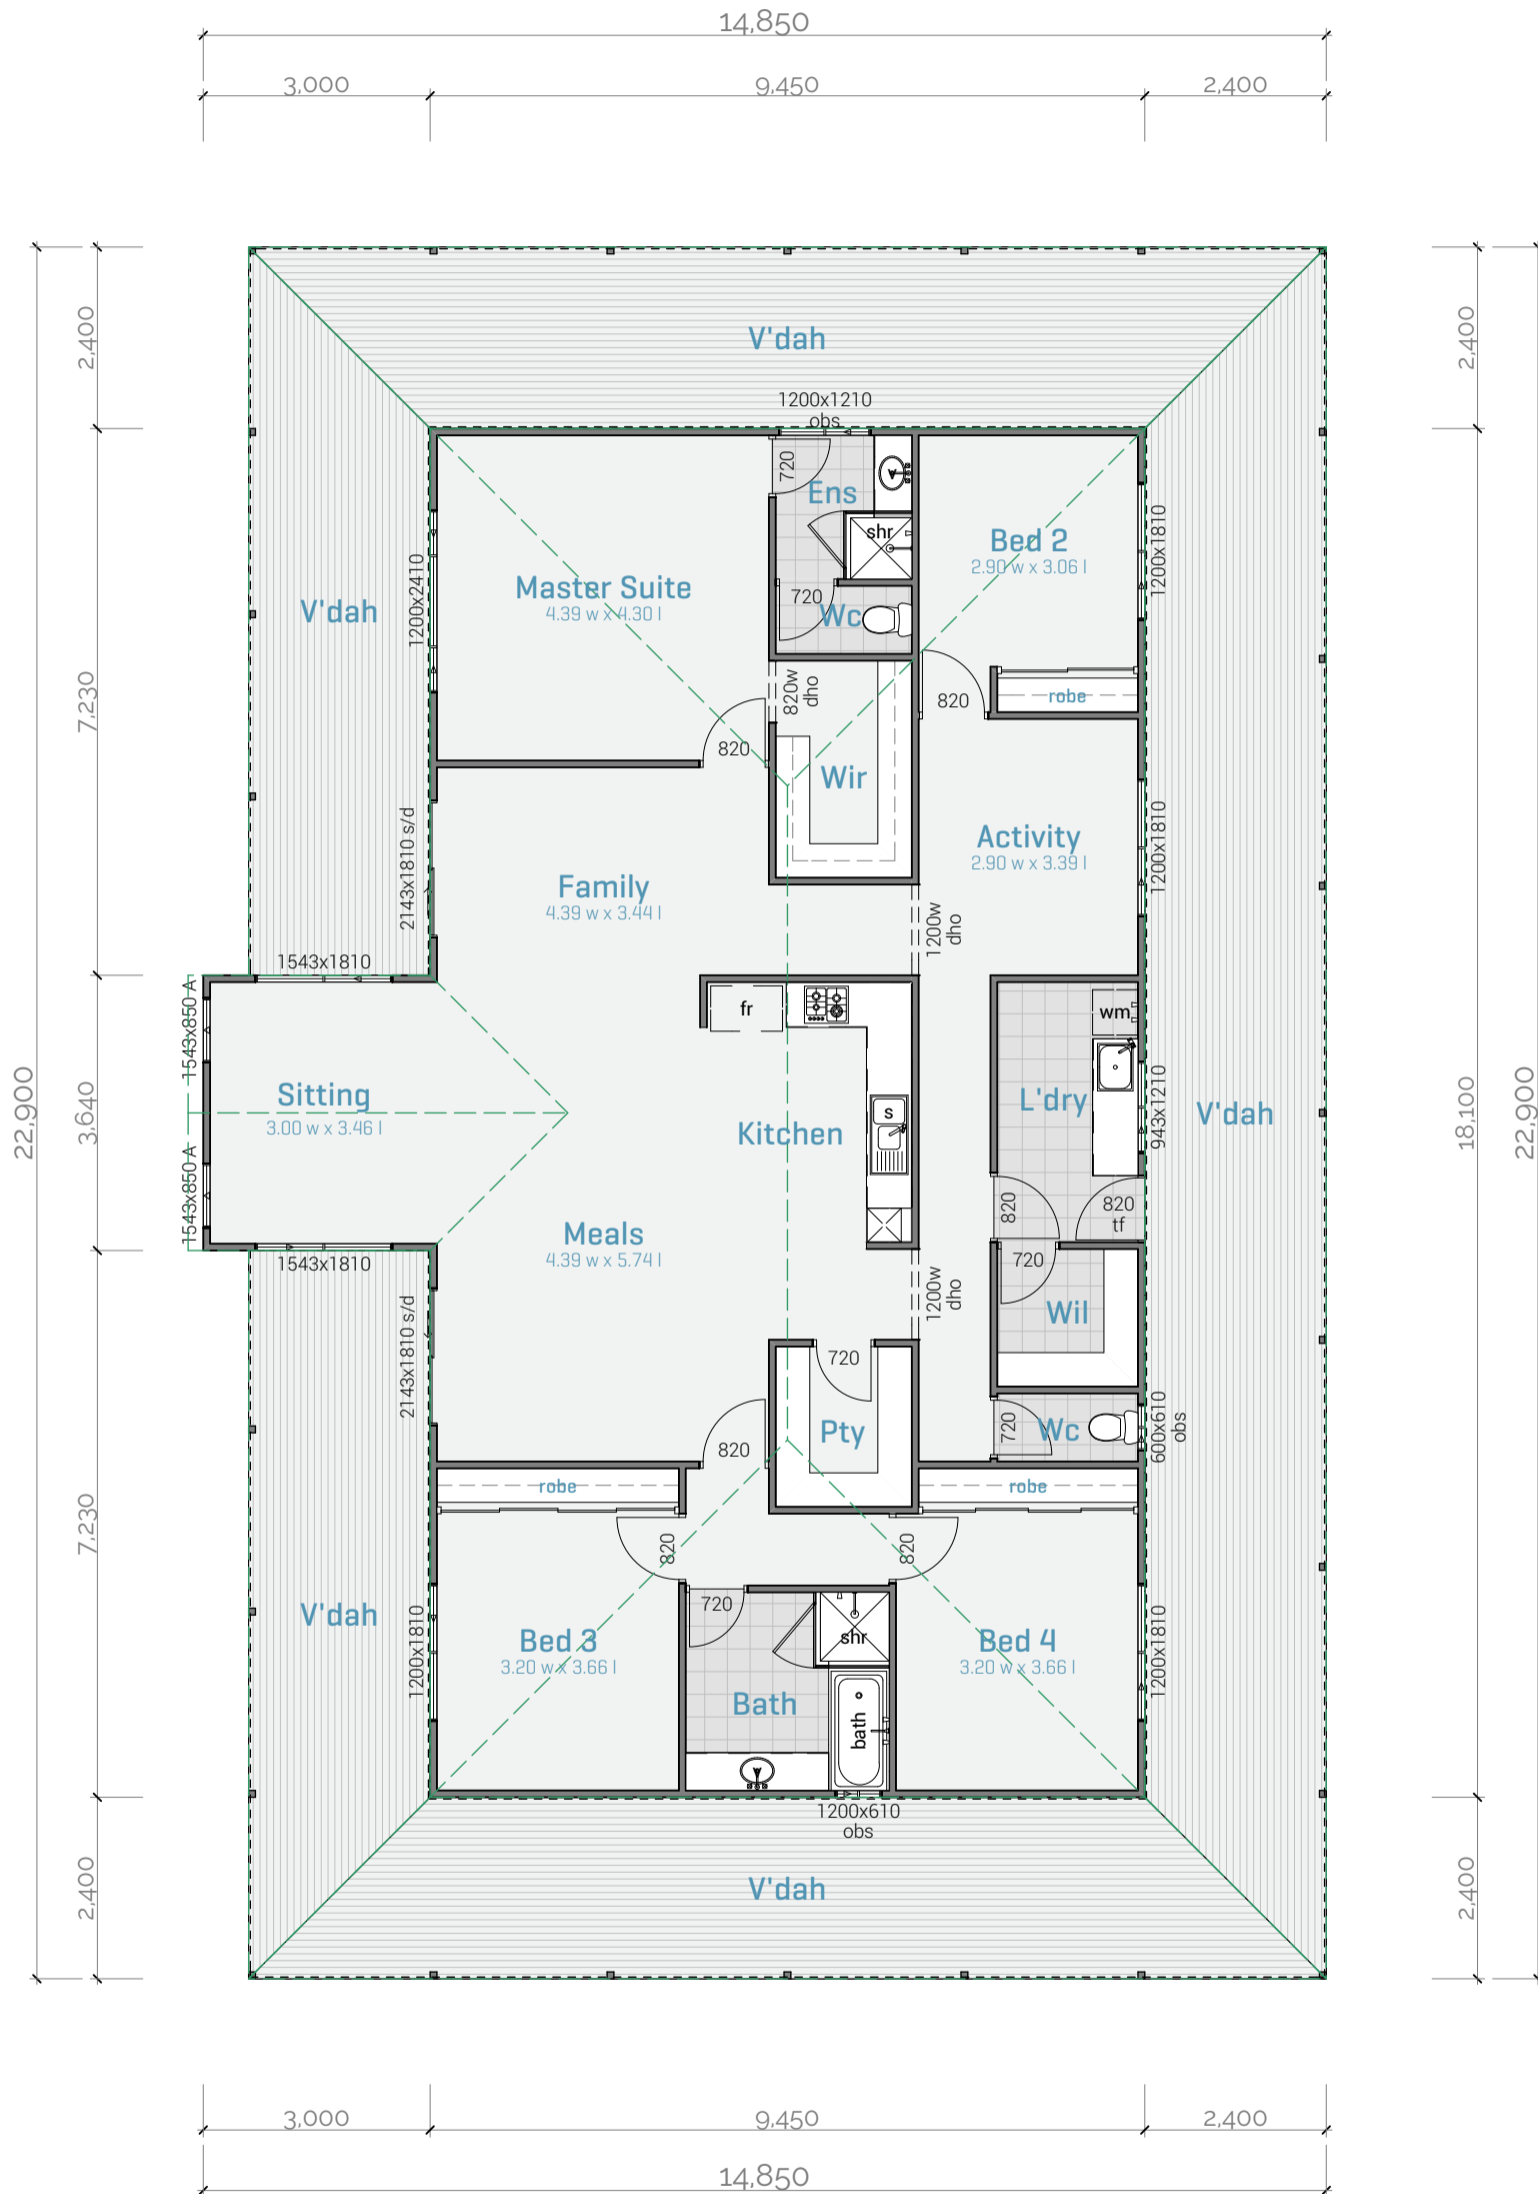

The Endeavour

4 2

The Endeavour Design Notes

Ceiling Height	2.7m
Floor area	181.97
V'dah area	146.54
Total area	328.51 m²

PLANS DRAWN ON BEHALF OF KITCO BY

DOMESTIC DRAFTING SERVICE
 25a Dorothy St Gosnells 6110 | T: 08 9398 2139