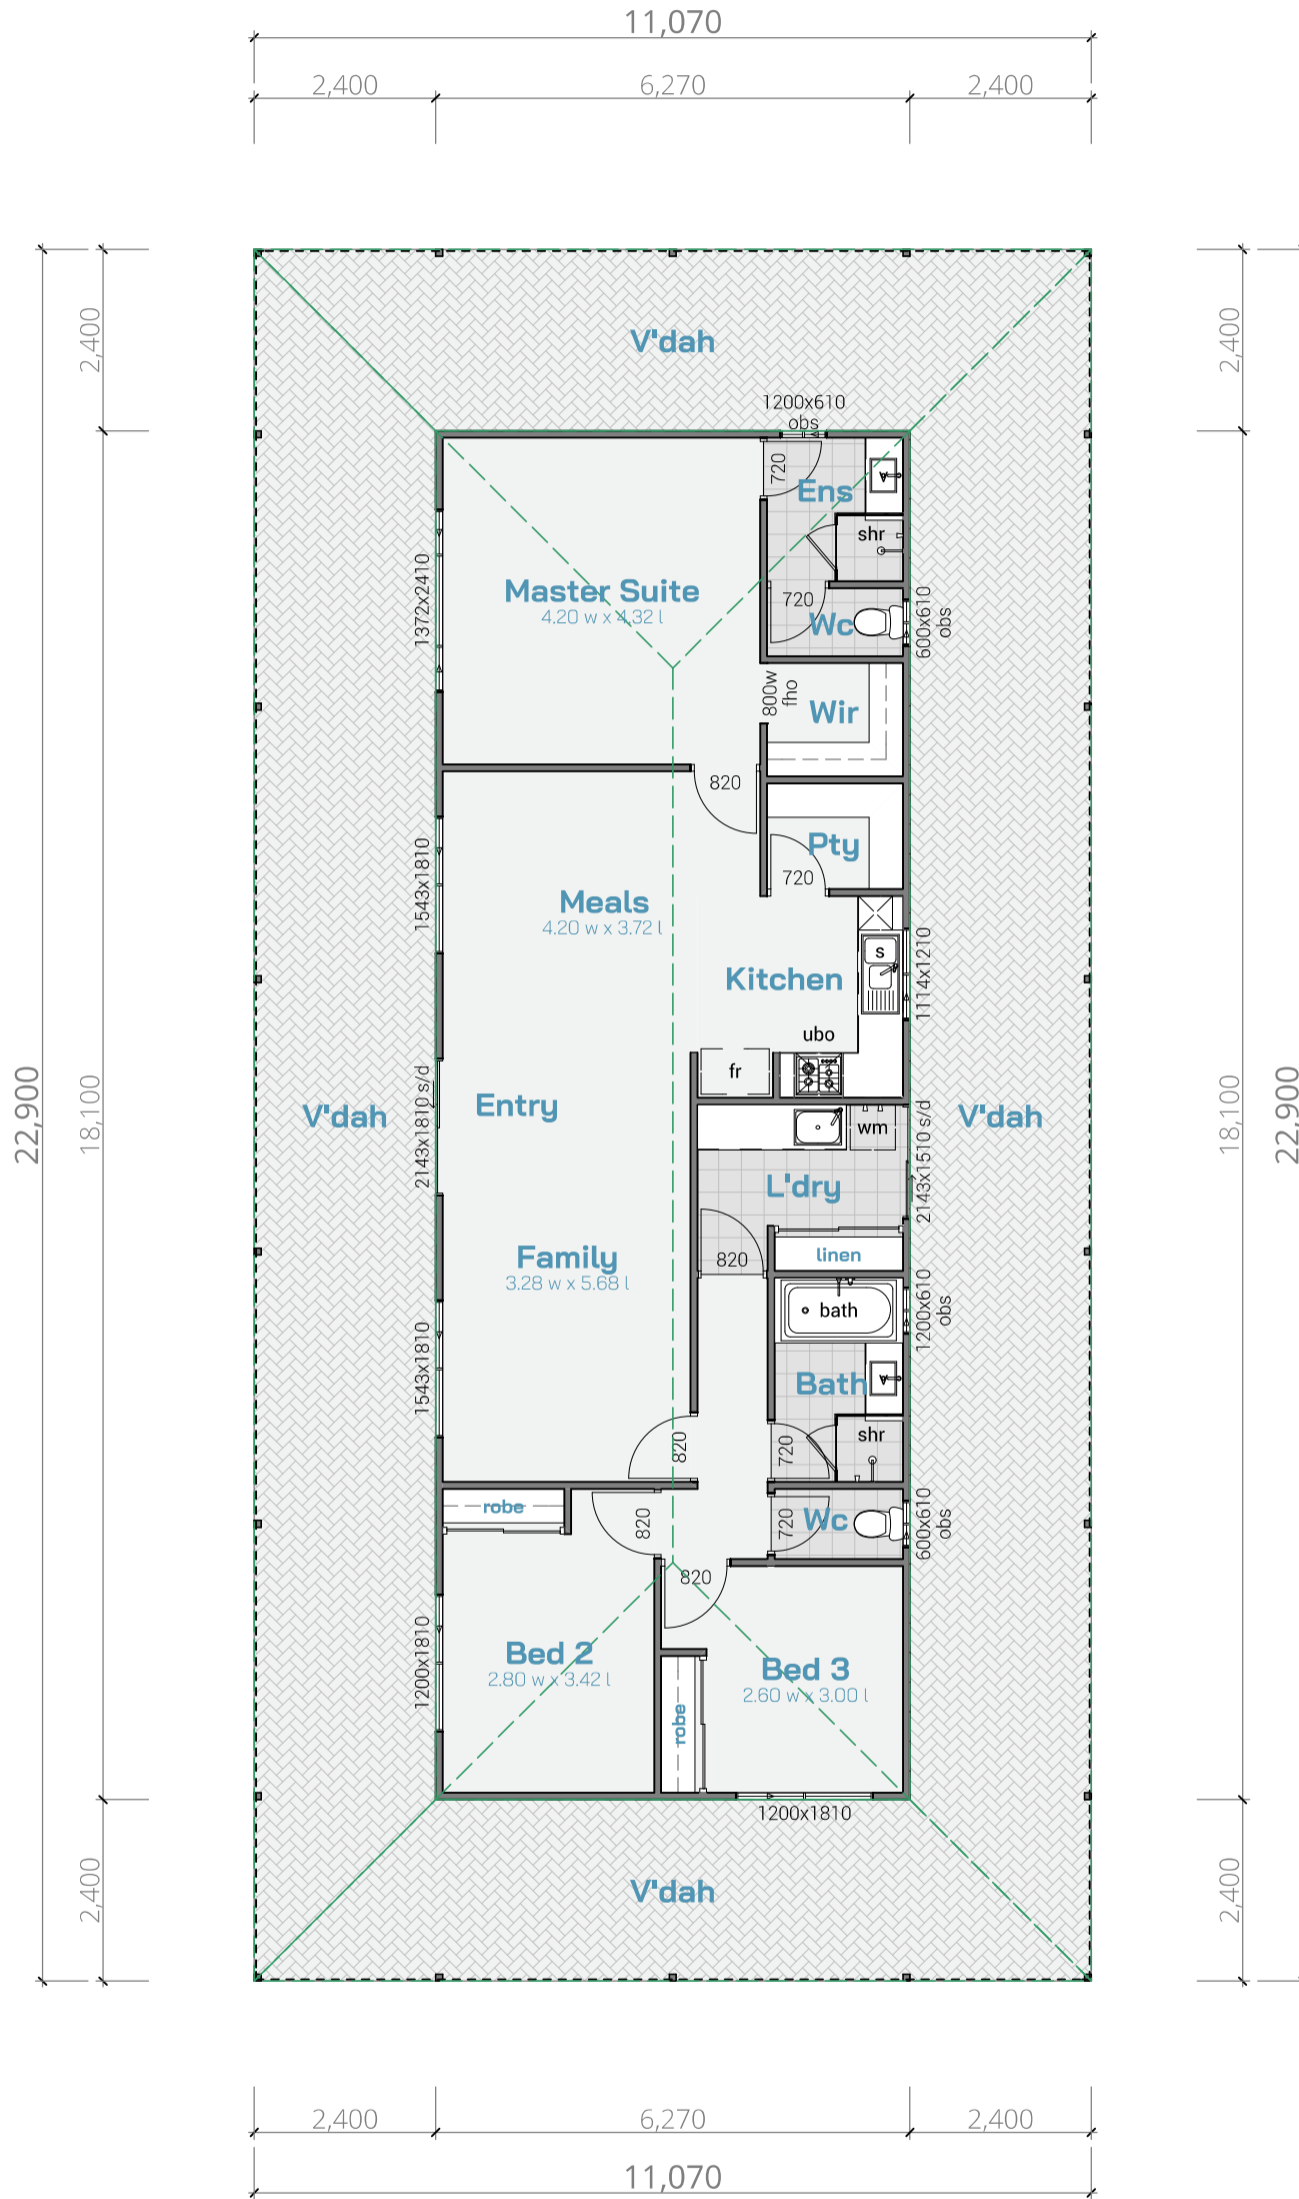

# The Denmark

3 2

## The Denmark Design Notes

Ceiling Height	2.7m
Floor area	113.49
V'dah area	140.00
<b>Total area</b>	<b>253.49 m<sup>2</sup></b>