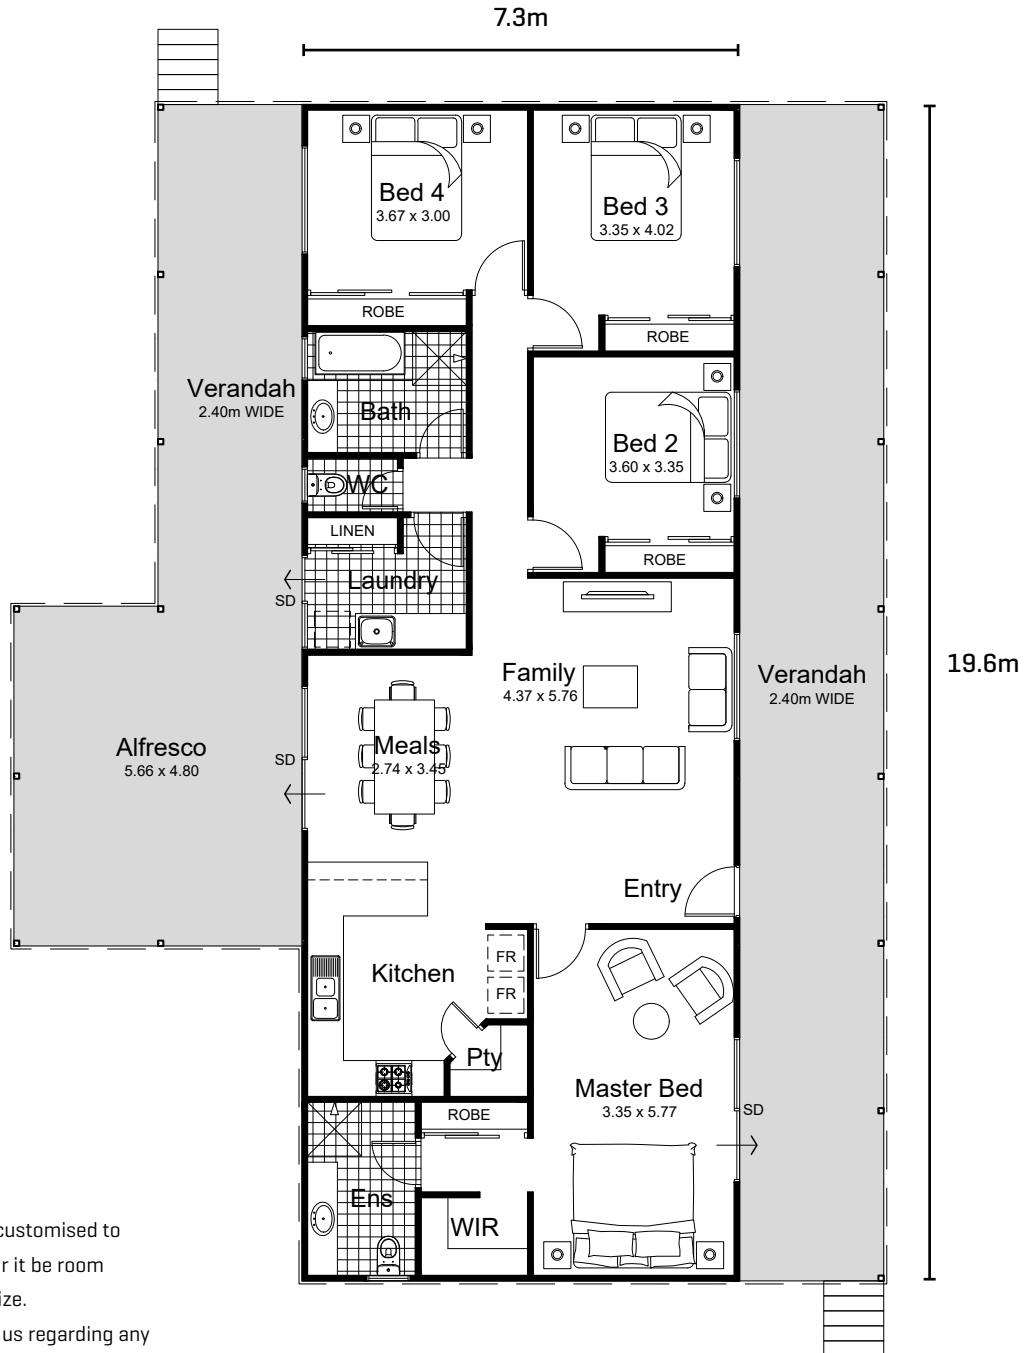

The Leda

Leda Design Notes:

Ceiling Height:	2.7m
Floor area:	142.88m ²
Verandah area:	94.27m ²
Total area:	237.15m²

CUSTOMISATION

All KitCO Designs are able to be customised to accommodate your needs, whether it be room arrangement, configuration or size.