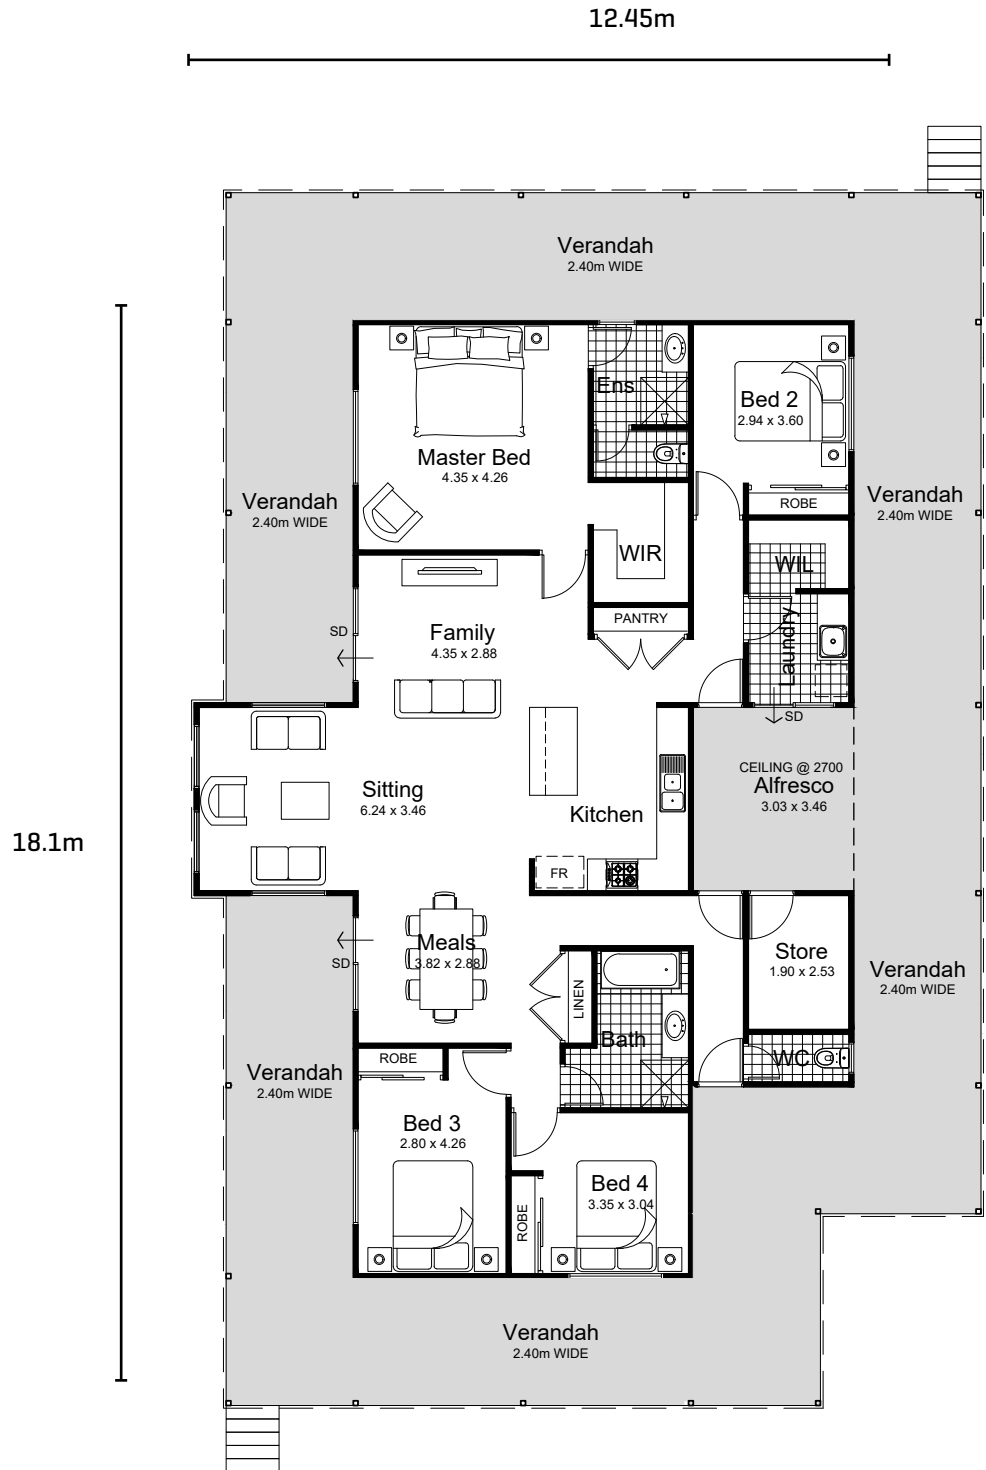

The Outlook

The Outlook Design Notes:

Ceiling Height:	2.7m
Floor area:	160.51m ²
Verandah area:	157.03m ²
Total area:	317.54m²

CUSTOMISATION

All KitCO Designs are able to be customised to accommodate your needs, whether it be room arrangement, configuration or size. Please don't hesitate to contact us regarding any questions you may have regarding the design, or if you'd like to see various customised options of the particular design.