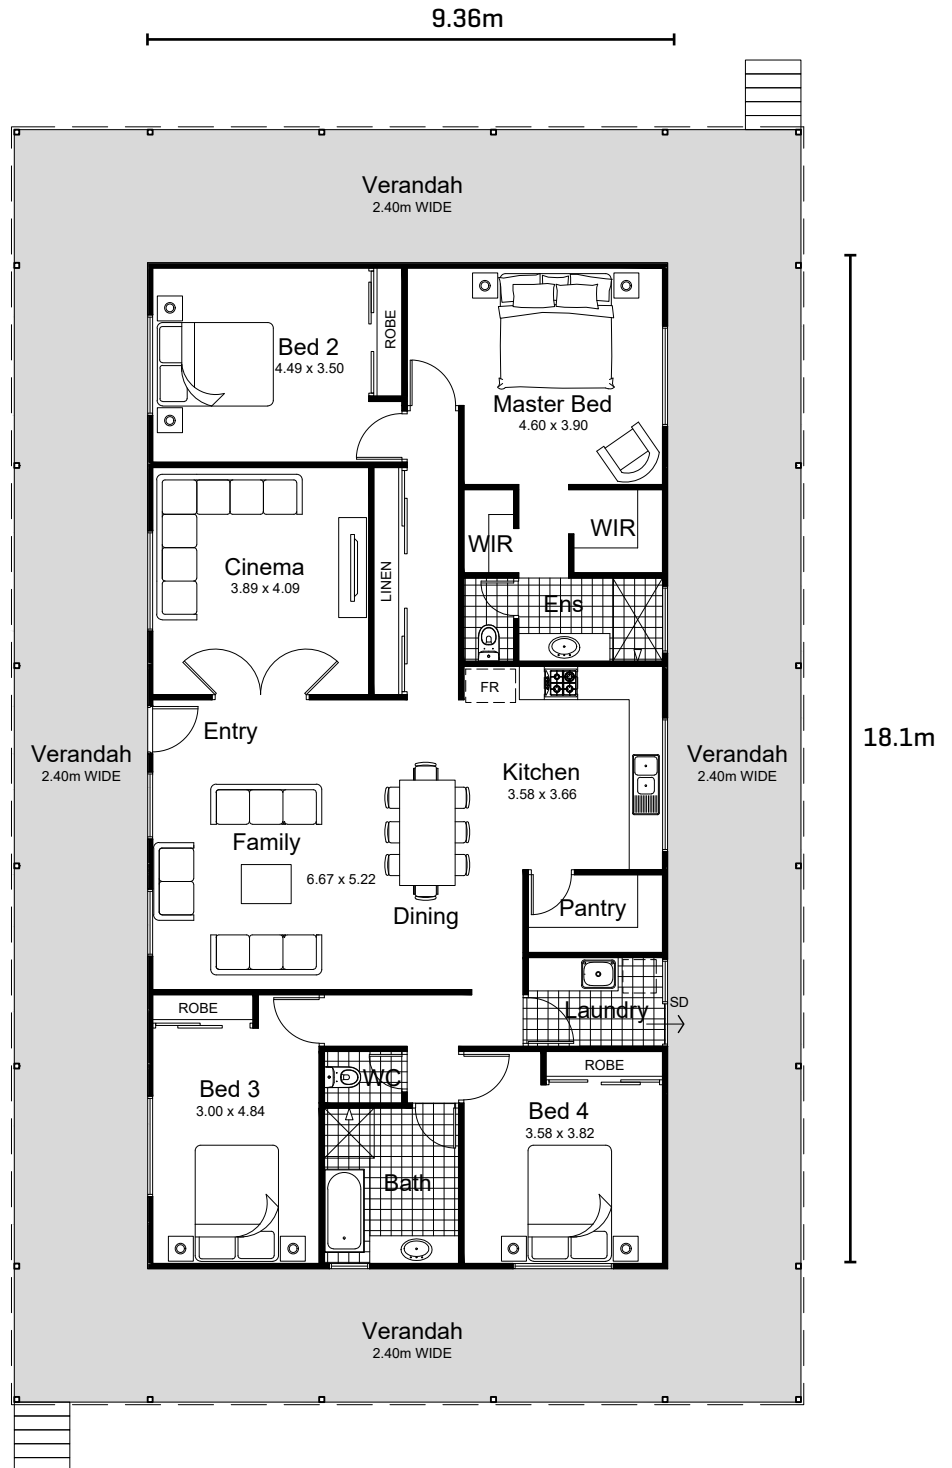

The Flinders

Flinders Design Notes:

Ceiling Height:	2.7m
Floor area:	169.42m ²
Verandah area:	154.84m ²
Total area:	324.26m²

CUSTOMISATION

All KitCO Designs are able to be customised to accommodate your needs, whether it be room arrangement, configuration or size. Please don't hesitate to contact us regarding any questions you may have regarding the design, or if you'd like to see various customised options of the particular design.