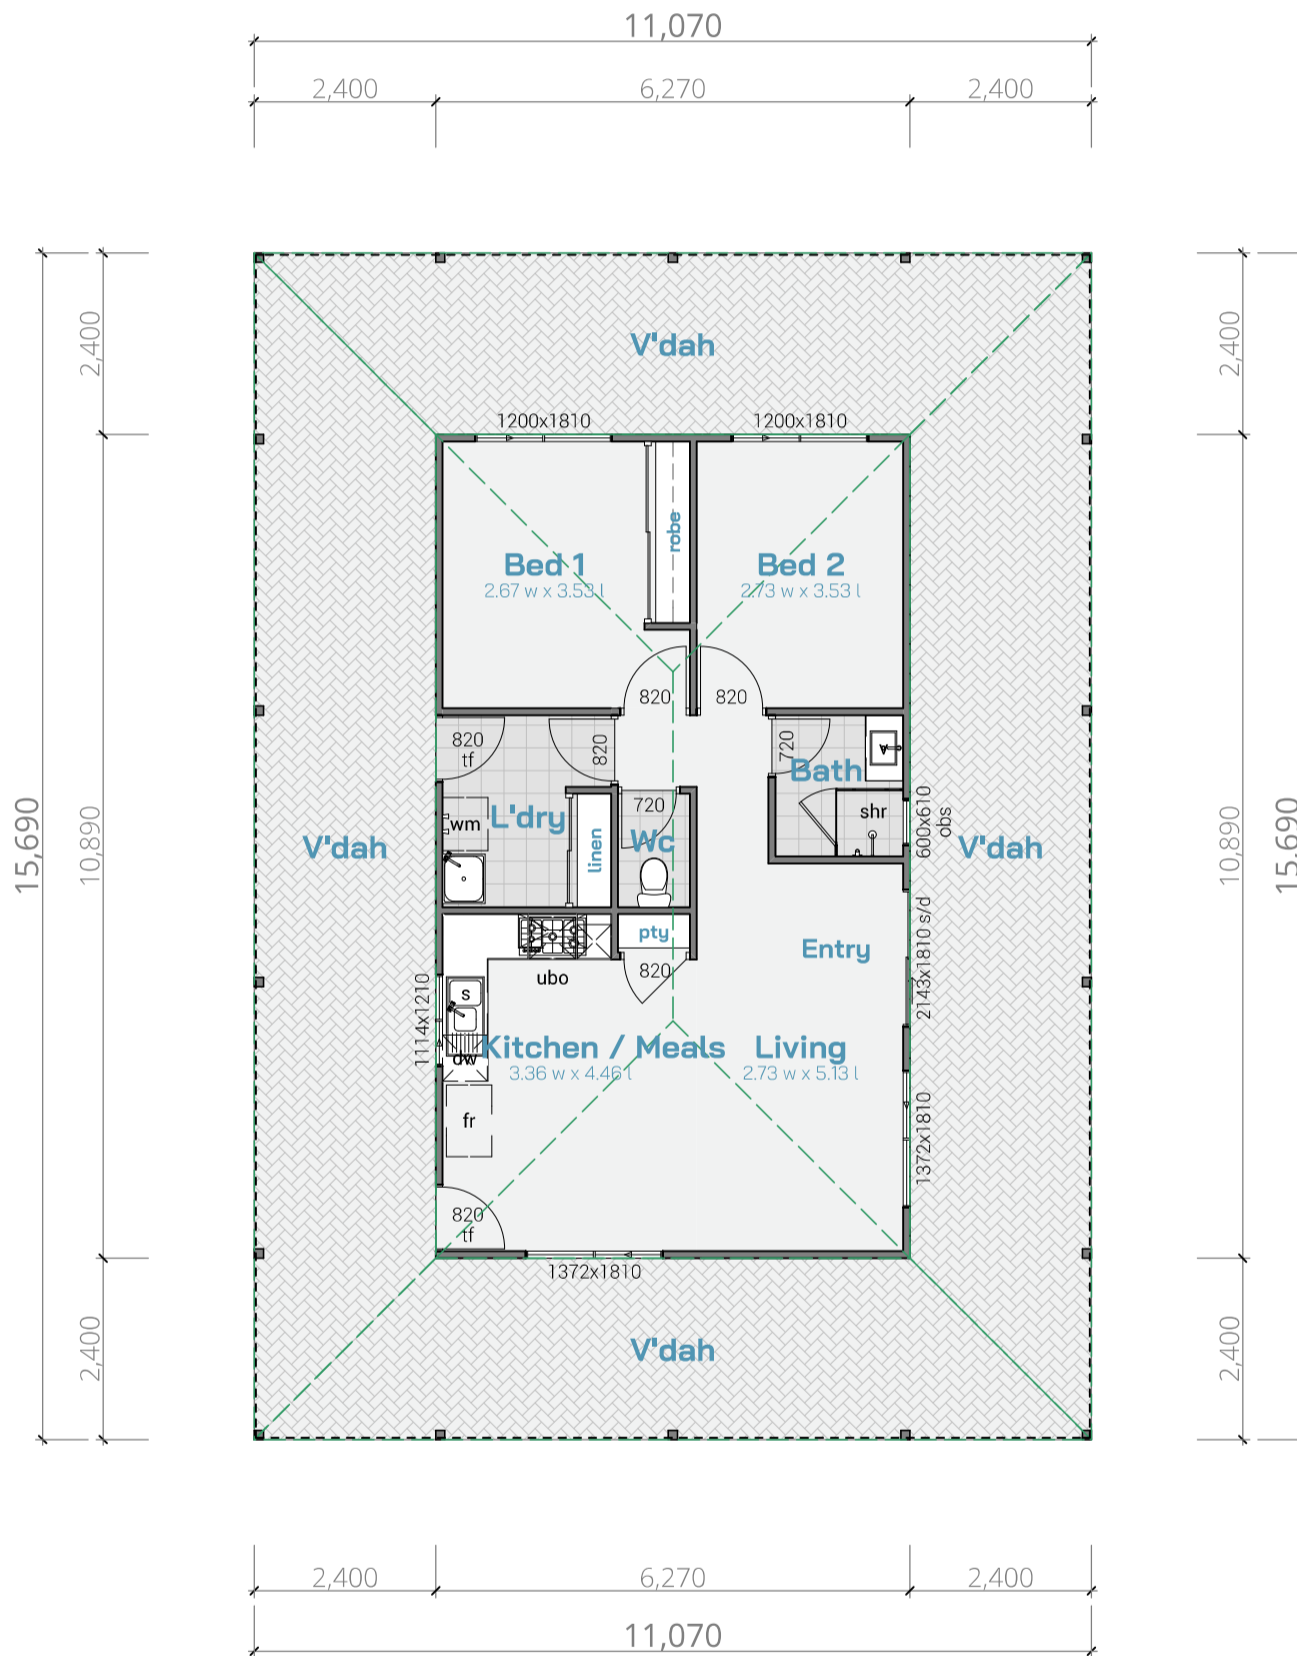

# The Cottage

2    1

## The Cottage Design Notes

Ceiling Height	2.7m
Floor area	68.28
V'dah area	105.41
<b>Total area</b>	<b>173.69 m<sup>2</sup></b>