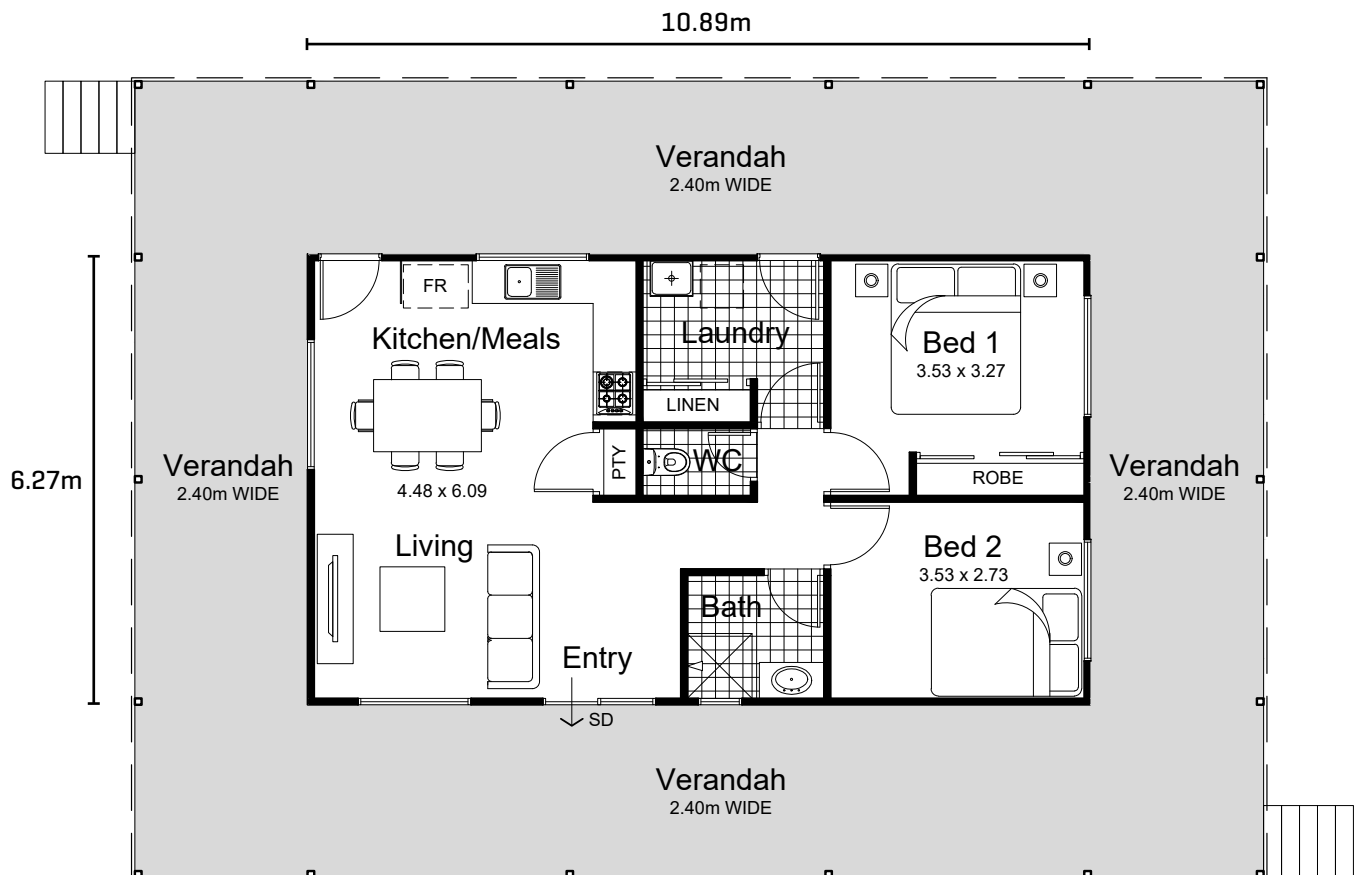

The Cottage

Cottage Design Notes:

Ceiling Height:	2.7m
Floor area:	68.28m ²
Verandah area:	105.41m ²
Total area:	173.69m²

CUSTOMISATION

All KitCO Designs are able to be customised to accommodate your needs, whether it be room arrangement, configuration or size.